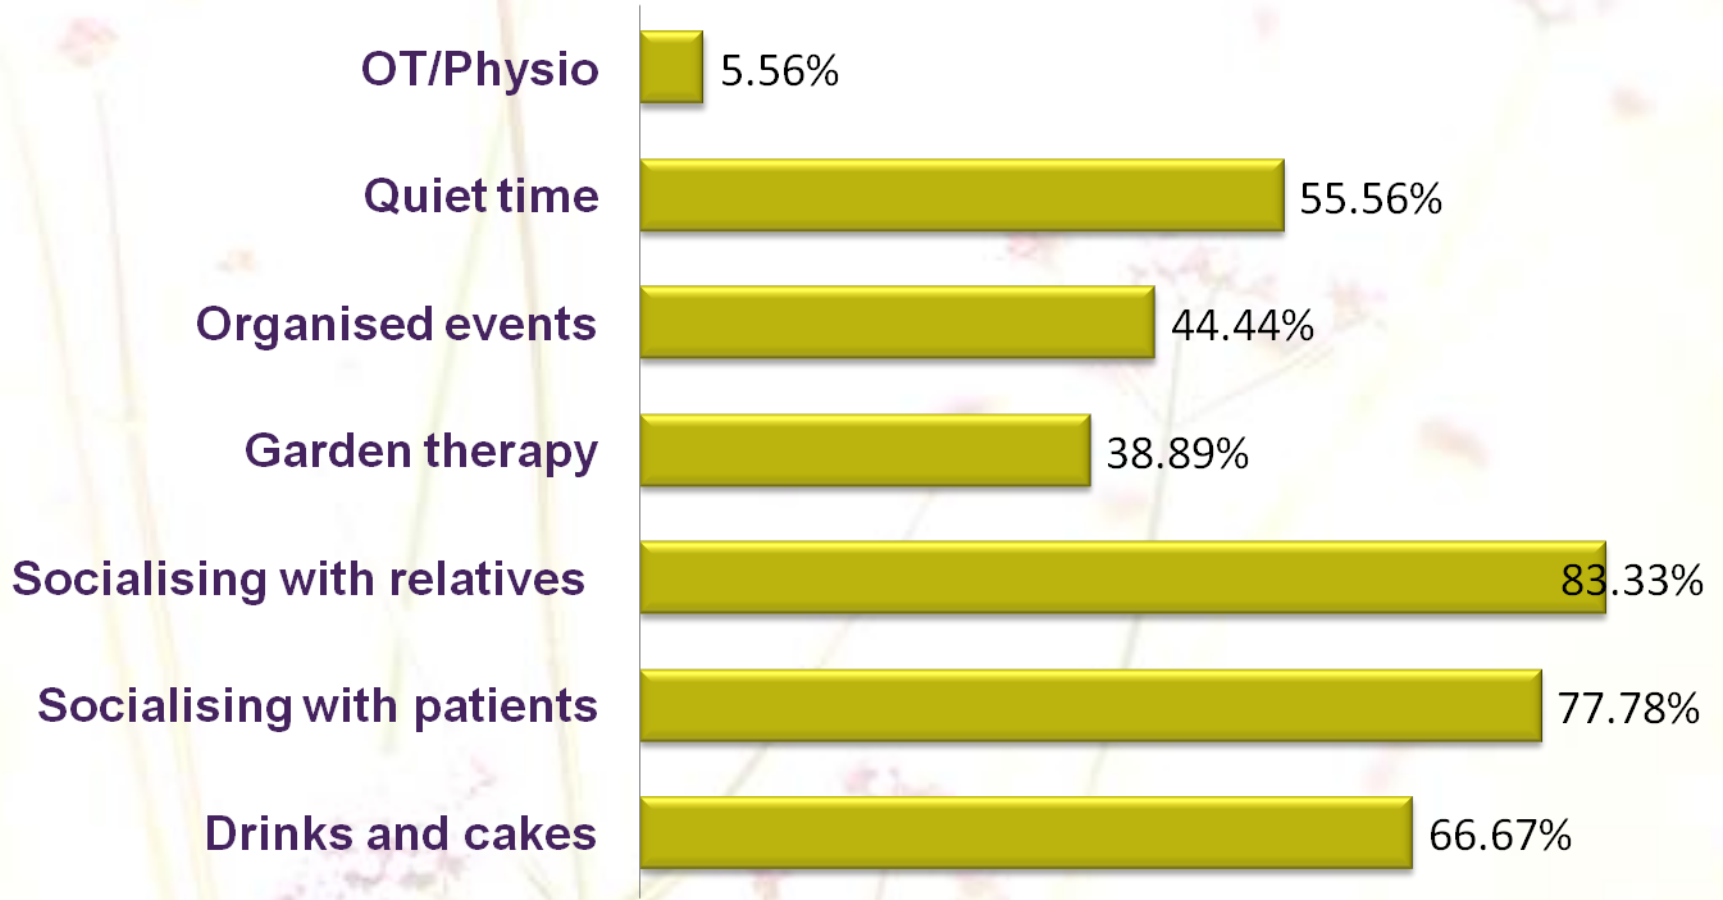

Patient feedback questionnaire

What have you enjoyed doing in the garden?

What features have you enjoyed in Horatio's Garden?

Research into landscape-led rehabilitation strategies

www.horatiogarden.org.uk